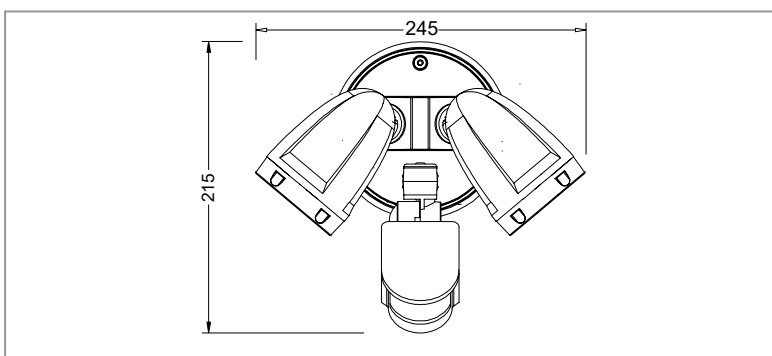

DOUBLE SPOTLIGHT w/SENSOR

TRADELIKE

Vaccus

2 x 13W Double Spotlight with Sensor Quick Fit Tri-Colour IP54 available in Black, White and Silver Finish

Tri-colour

SAA

RA >80

3YR WARRANTY

FEATURES

- Polycarbonate body
- Quick fit - no electrician required for replacement
- Ceiling and wall mount
- Constant current driver
- Non-dimmable
- Tri-colour 3000k/4000k/5700k - switchable
- COB chip
- Internal aluminium heat sink
- Adjustable sensor - sensitivity, lux and time
- Built in daylight sensor
- 12 metre 180° detection range

DIMENSIONS

SPECIFICATIONS

Order Code	
- Black	V302SB
- White	V302SW
- Silver	V302SS
Model Number	
- Black	TLVA3026MS
- White	TLVA3026WS
- Silver	TLVA3026SS
Input Voltage	240v
Wattage	2 x 13w
Lumen Output	1700lm
IP Rating	IP54
Beam Angle	120°
Fitting Colour	Black/white/silver
Dimming Option	No
Dimensions (mm)	245x215
Weight	0.9kg