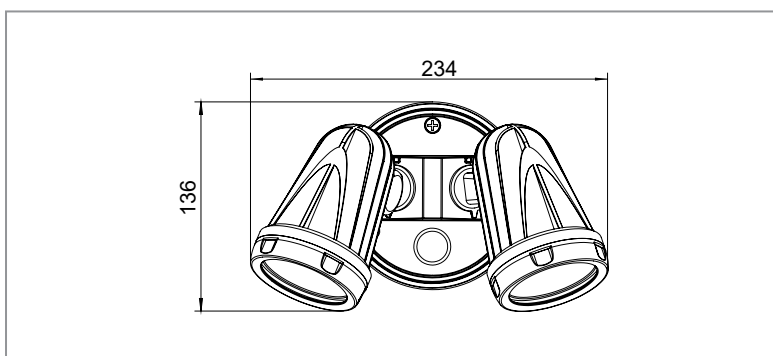

# Forte

2 x 15W Die-cast Aluminium Double Spotlight Quick Fit  
Tri-Colour IP65

Tri-colour

SAA

RA &gt;80

### DIMENSIONS

### SPECIFICATIONS

Order Code	V345B
Model Number	AL8F034502B
Input Voltage	240v
Wattage	2 x 15w
Lumen Output	2050lm
IP Rating	IP65
Beam Angle	120°
Fitting Colour	Black
Dimming Option	No
Dimensions (mm)	234x136
Weight	1kg