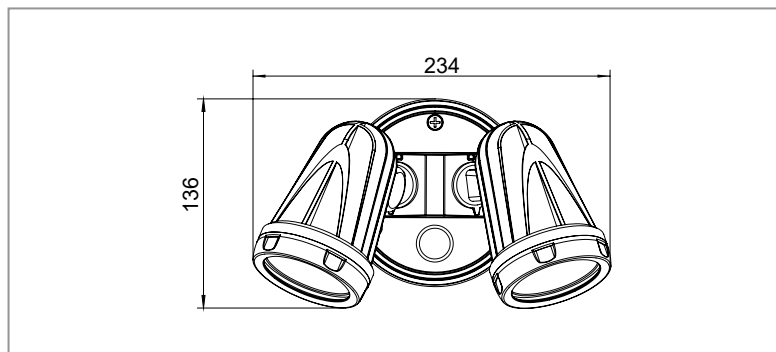

### DIMENSIONS

### SPECIFICATIONS

Order Code	V345B
Model Number	AL8F034502B
Input Voltage	240v
Wattage	2 x 15w
Lumen Output	2050lm
IP Rating	IP65
Beam Angle	120°
Fitting Colour	Black
Dimming Option	No
Dimensions (mm)	234x136
Weight	1kg