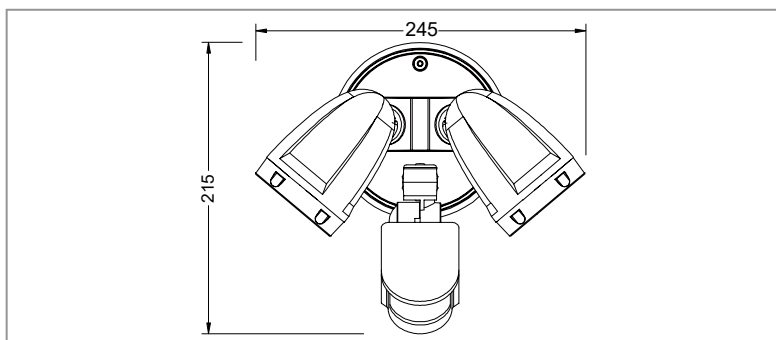

Vaccus

Twin Spotlight with Sensor

Tri-colour

SAA

RA >80

3YR WARRANTY

FEATURES

- Polycarbonate body
- Quick fit - no electrician required for replacement
- Ceiling and wall mount
- Constant current driver
- Non-dimmable
- Tri-colour 3000k/4000k/5700k - switchable
- COB chip
- Internal aluminium heat sink
- Adjustable sensor - sensitivity, lux and time, built in daylight sensor
- 12 metre 180° detection range
- Rear centre cable entry - double insulated

DIMENSIONS

SPECIFICATIONS

Order Code	
- Black	V302BS
- White	V302WS
Model Number	
- Black	TLVA3026MS
- White	TLVA3026WS
Input Voltage	240v
Wattage	2 x 13w
Lumen Output	1700lm
IP Rating	IP54
Beam Angle	120°
Fitting Colour	Black/white
Dimming Option	No
Dimensions (mm)	245x215
Weight	0.9kg