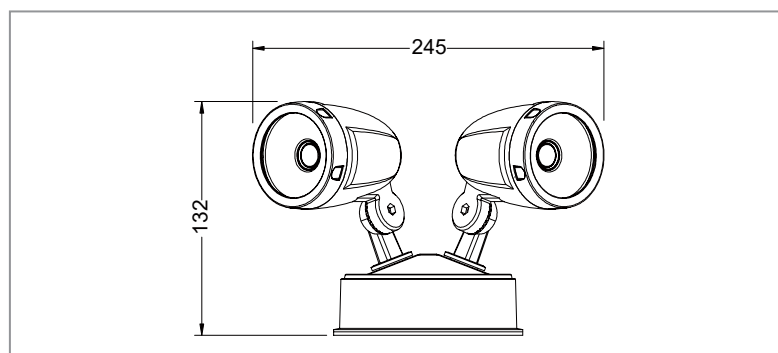

SPOTLIGHT

TRADELIKE

Vaccus

Twin Spotlight

Tri-colour

SAA

RA >80

FEATURES

- IP65 weatherproof
- Polycarbonate body
- Quick fit - no electrician required for replacement
- Ceiling and wall mount
- Constant current driver
- Non-dimmable
- Tri-colour 3000k/4000k/5700k - switchable
- COB chip
- Internal aluminium heat sink
- Rear centre cable entry - double insulated

DIMENSIONS

SPECIFICATIONS

Order Code	
- Black	V302B
- White	V302W
Model Number	
- Black	TLVA3026M
- White	TLVA3026W
Input Voltage	240v
Wattage	2 x 13w
Lumen Output	1700lm
IP Rating	IP65
Beam Angle	120°
Fitting Colour	Black/white
Dimming Option	No
Dimensions (mm)	245x132
Weight	0.75kg