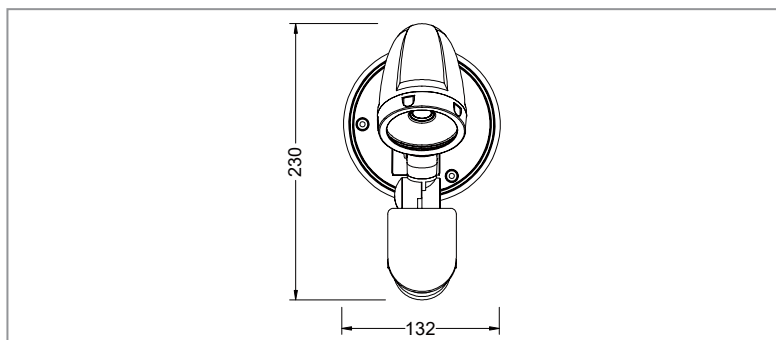

Vaccus

Single Spotlight with Sensor

Tri-colour

SAA

RA >80

3YR WARRANTY

FEATURES

- Polycarbonate body
- Quick fit - no electrician required for replacement
- Ceiling and wall mount
- Constant current driver
- Non-dimmable
- Tri-colour 3000k/4000k/5700k - switchable
- COB chip
- Internal aluminium heat sink
- Adjustable sensor - sensitivity, lux and time, built in daylight sensor
- 12 metre 180° detection range
- Rear centre cable entry - double insulated

DIMENSIONS

SPECIFICATIONS

Order Code	
- Black	V301BS
- White	V301WS
Model Number	
- Black	TLVA3013MS
- White	TLVA3013WS
Input Voltage	240v
Wattage	13w
Lumen Output	850lm
IP Rating	IP54
Beam Angle	120°
Fitting Colour	Black/white
Dimming Option	No
Dimensions (mm)	230x132
Weight	0.71kg