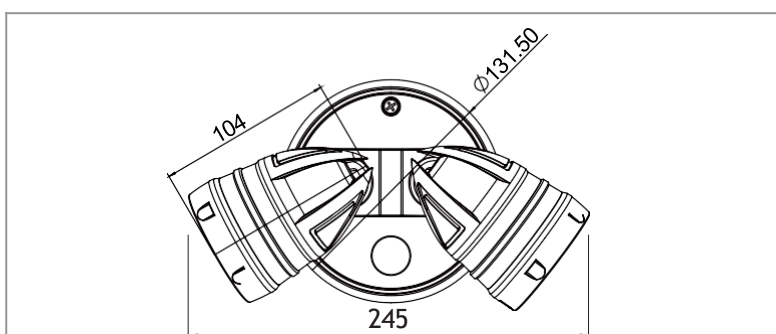

## FEATURES

- Advanced heat sink diffusion
- Quick fit
- IP65 rated
- Long life energy saving LED technology
- Built-in microwaver sensor
- Standby & Dim function
- Daylight threshold
- Adjustable duration time function, standby time function and sensitivity function
- Detection Range:  
Max. Height: 6m .Detection Angle: 30° - 150°  
Max. Detection range: Ø 9m at 3m installation height

## DIMENSIONS

## SPECIFICATIONS

Order Code	V220MS
Model Number	TLSU2202MS
Input Voltage	240v
Wattage	2 x 15w
Lumen Output	1500-1700lm
IP Rating	IP65
Beam Angle	120°
Fitting Colour	Black
Colour Temp	Tri-colour (3000k, 4000k, 5700k)
Dimming Option	Yes
Dimensions (mm)	245x132
Weight	0.9kg