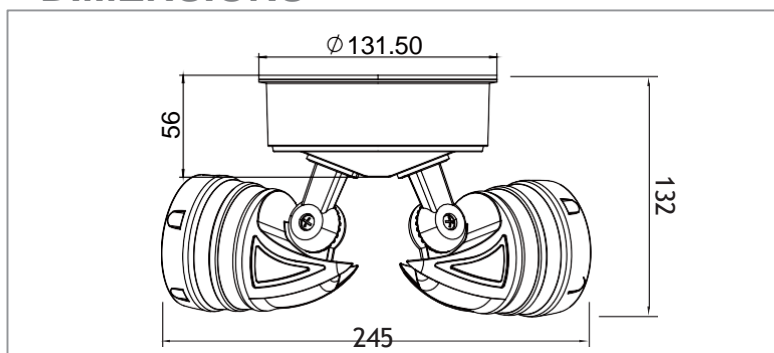

Suka

Premium Twin Spotlight

FEATURES

- Advanced heat sink diffusion
- Quick fit
- IP65 rated
- Long life energy saving LED technology
- Tri-colour 3000k/4000k/5700k - switchable

DIMENSIONS

SPECIFICATIONS

Order Code	V220M
Model Number	TLSU2202M
Input Voltage	240v
Wattage	2 x 15w
Lumen Output	1500-1700lm
IP Rating	IP65
Beam Angle	120°
Fitting Colour	Black
Dimming Option	No
Dimensions (mm)	245x132
Weight	0.75kg