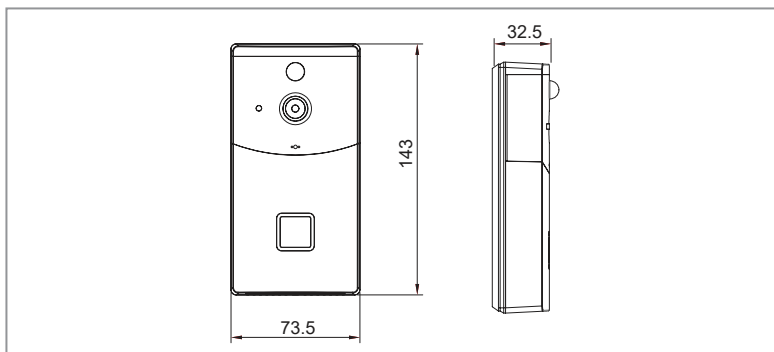

### ■ DIMENSIONS

### ■ SPECIFICATIONS

Order Code	S813B
Model Number	TLDI2012
Power	2 x rechargeable lithium batteries
Connectivity	WiFi connection @ 2.4Ghz
Camera Type	Full HD/2MP
Video	1080P; 30FPS, night vision
Field of View	160° wide
Audio	Two-way with noise cancellation
PIR Detect Distance	Up to 5m
IP Rating	IP54
Operating Temp	-15°C to +45°C
Dimensions (mm)	143x73.5x32.5
Weight	0.39kg