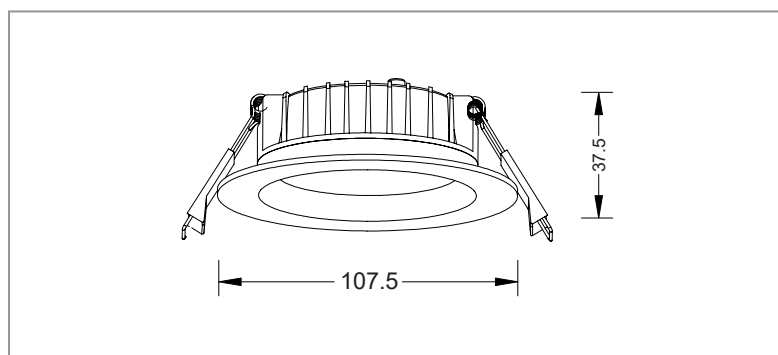

DIMENSIONS

SPECIFICATIONS

Order Code	S810B
Model Number	TLALRGBBT
Input Voltage	240v
Wattage	13w
Lumen Output	1000lm
Beam Angle	100°
IP Rating	IP44
Diffuser	Opal
Driver	Constant current external
Cutout	90mm
Fitting Colour	White/black
Colour Temp	RGBCW, 2700-6500k
Dimming Options	APP dimming
Flex and Plug	1.2m
Body Type	Die-cast aluminium
Gimble/Fixed	Fixed
Weight	0.39kg