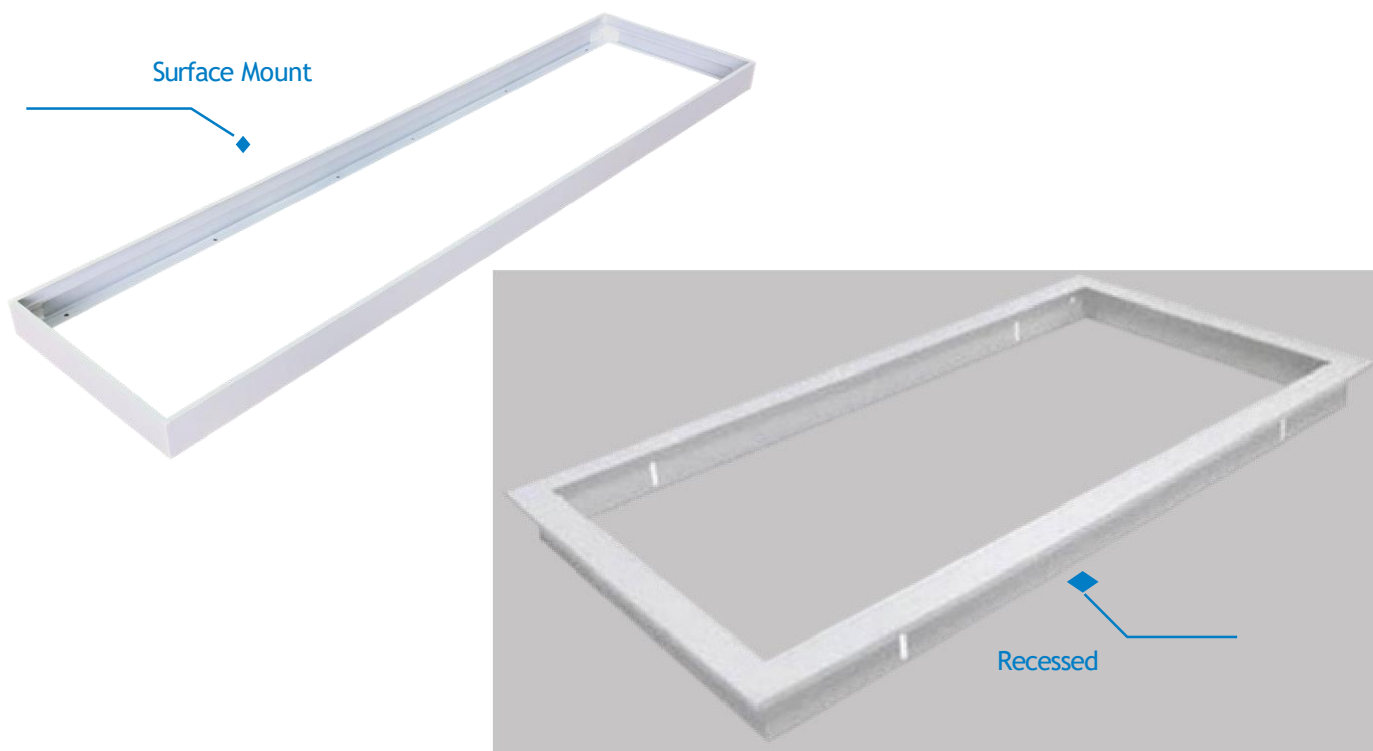

# Panel Frames

## FEATURES

- Designed for use with Lawell LED Panels
- Both recessed and surface mount models
- White powder coated aluminium
- Mounting screws included
- Requires some assembly for surface mount frames

## SPECIFICATIONS

Order Code	Panel Dimensions	Mount
PAFR-306R	295x595mm	Recessed
PAFR-306S	295x595mm	Surface
PAFR-312R	295x1195mm	Recessed
PAFR-312S	295x1195mm	Surface
PAFR-606R	595x595mm	Recessed
PAFR-606S	595x595mm	Surface
PAFR-612R	595x1195mm	Recessed
PAFR-612S	595x1195mm	Surface