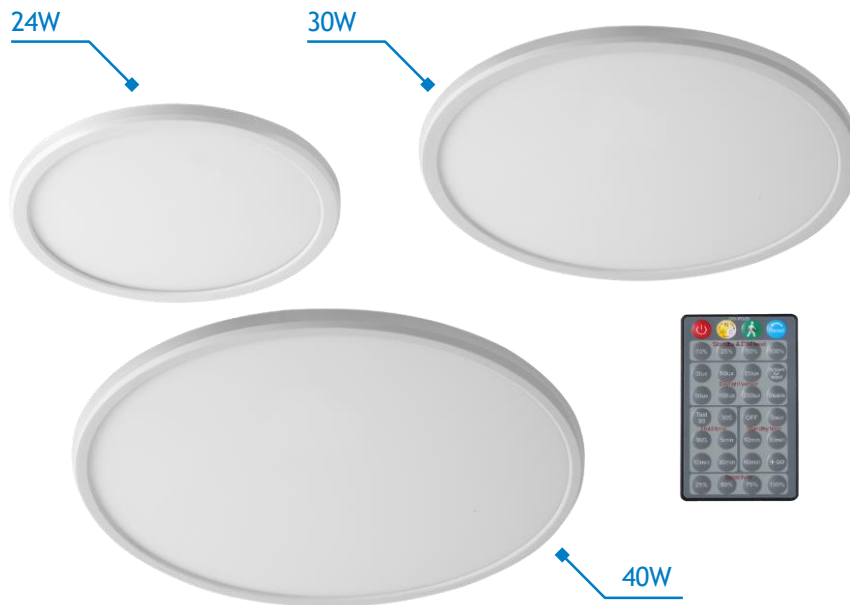

## Tri-colour Slimline Oyster with Sensor

### FEATURES

- Slimline light
- Switchable between 3000K, 4000K and 5700K
- Long life energy saving LED technology
- Sidelit opaque diffuser
- Twist and go body
- Integrated driver
- Dimmable by remote control

### DIMENSIONS

### SPECIFICATIONS

	24W	30W	40W
Order Code	OST20S	OST30S	OST40S
Model Number	TLSTTC20SWH	TLSTTC30SWH	TLSTTC40SWH
Input Voltage	240v		
Wattage	24w	30w	40w
Lumen Output	1600-1800lm	2600-2800lm	3600-3800lm
IP Rating	IP54		
Beam Angle	120°		
Diffuser	Opal		
Colour Temp	Tri-colour 3000k/4000k/5700k		
Dimming Option	No		
Terminal Block	6mm		
Dimensions (mm)	297x26	403x26	503x26
Weight	1kg	1.7kg	2.45kg