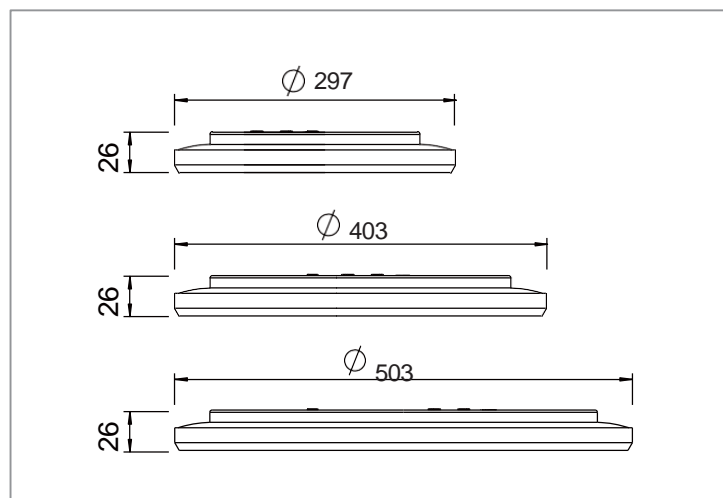

## Tri-colour Slimline Oyster with Sensor

### DIMENSIONS

### SPECIFICATIONS

	24W	30W	40W
Order Code	OST20S	OST30S	OST40S
Model Number	TLSTTC20SWH	TLSTTC30SWH	TLSTTC40SWH
Input Voltage	240v		
Wattage	24w	30w	40w
Lumen Output	1600-1800lm	2600-2800lm	3600-3800lm
IP Rating	IP54		
Beam Angle	120°		
Diffuser	Opal		
Colour Temp	Tri-colour 3000k/4000k/5700k		
Dimming Option	No		
Terminal Block	6mm		
Dimensions (mm)	297x26	403x26	503x26
Weight	1kg	1.7kg	2.45kg