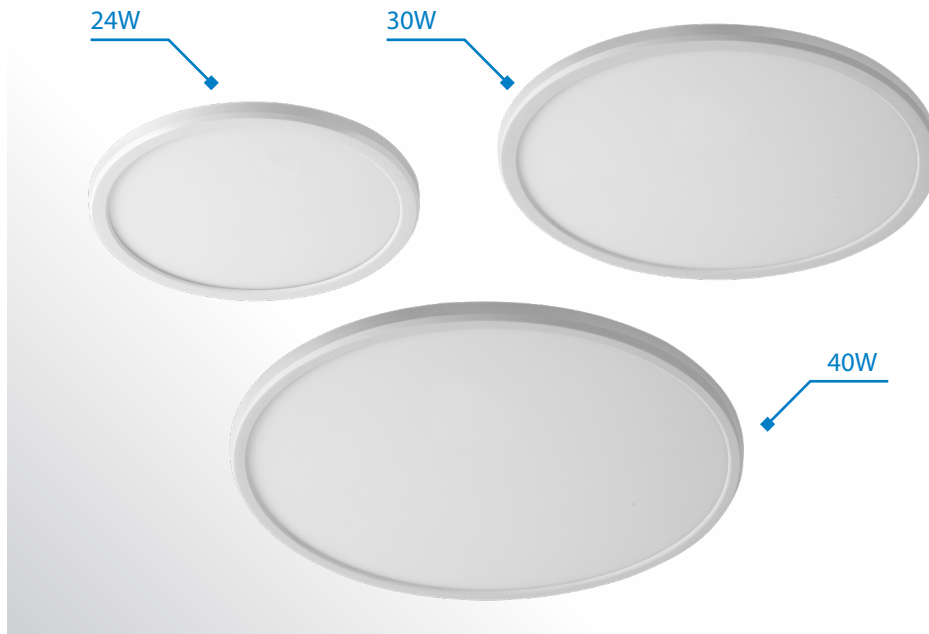

Stellar

IP54 Tri-Colour Slimline Oyster Light

■ FEATURES

- Slimline light
- Switchable between 3000K, 4000K and 5700K
- Long life energy saving LED technology
- Sidelit opaque diffuser
- Twist and go body
- Integrated driver
- Dimmable

■ DIMENSIONS

■ SPECIFICATIONS

	24W	30W	40W
Order Code	OST24	OST30	OST40
Model Number	TLSTTC20-WH	TLSTTC30-WH	TLSTTC40-WH
Input Voltage	240v		
Wattage	24w	30w	40w
Lumen Output	1600-1800lm	2600-2800lm	3600-3800lm
IP Rating	IP54		
Beam Angle	120°		
Diffuser	Opal		
Colour Temp	Tri-colour 3000k/4000k/5700k		
Dimming Option	No		
Terminal Block	6mm		
Dimensions (mm)	297x26	403x26	503x26
Weight	1kg	1.7kg	2.45kg