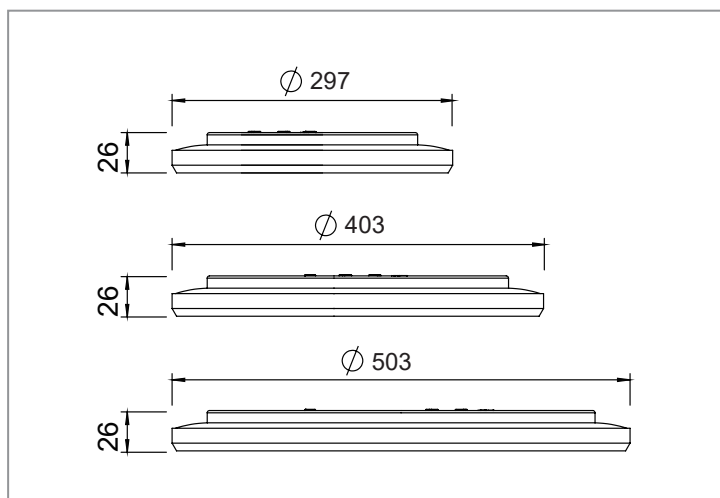

Stellar

IP54 Tri-Colour Slimline Oyster Light

■ FEATURES

- Slimline light
- Switchable between 3000K, 4000K and 5700K
- Long life energy saving LED technology
- Sidelit opaque diffuser
- Twist and go body
- Integrated driver
- Dimmable

■ DIMENSIONS

■ SPECIFICATIONS

	24W	30W	40W
Order Code	OST24	OST30	OST40
Model Number	TLSTTC20-WH	TLSTTC30-WH	TLSTTC40-WH
Input Voltage	240v		
Wattage	24w	30w	40w
Lumen Output	1600-1800lm	2600-2800lm	3600-3800lm
IP Rating	IP54		
Beam Angle	120°		
Diffuser	Opal		
Colour Temp	Tri-colour 3000k/4000k/5700k		
Dimming Option	No		
Terminal Block	6mm		
Dimensions (mm)	297x26	403x26	503x26
Weight	1kg	1.7kg	2.45kg