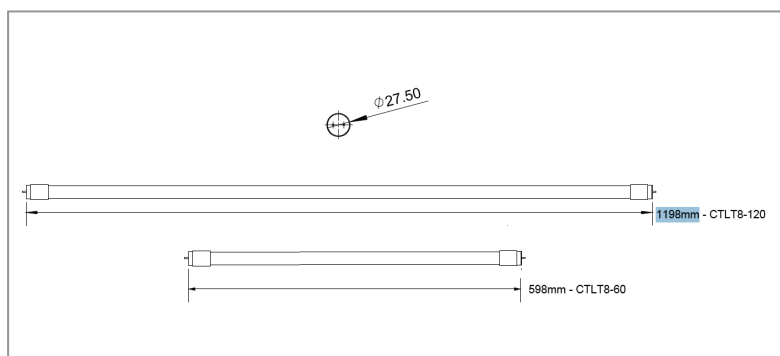

### DIMENSIONS

### SPECIFICATIONS

	600mm	1200mm
Order Code	OLT8-60	OLT8-120
Model Number	OLT8-60	OLT8-120
Input Voltage	240v	
Colour Temp	6000k	
Lumens	950lm	2000lm
Base	G13	
Material	Glass	
Dimming Options	No	
Dimensions (mm)	598x27.5	1198x27.5
Weight	0.19kg	0.38kg