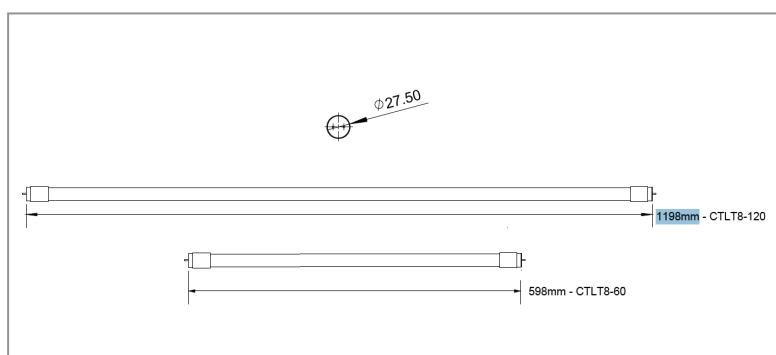

T8 LED TUBE

TRADELIKE

LED Tube

T8 Glass LED Tube

RA >80

SAA

FEATURES

- High efficiency SMD chips
- Fully integrated driver
- Opal glass diffuser
- Fixed G13 cap
- Single end power input
- Fuse is included

DIMENSIONS

SPECIFICATIONS

	600mm	1200mm
Order Code	OLT8-60	OLT8-120
Model Number	OLT8-60	OLT8-120
Input Voltage	240v	
Colour Temp	6000k	
Lumens	950lm	2000lm
Base	G13	
Material	Glass	
Dimming Options	No	
Dimensions (mm)	598x27.5	1198x27.5
Weight	0.19kg	0.38kg