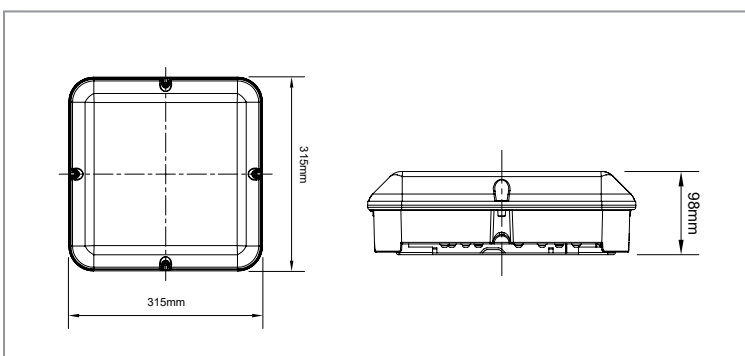

## FEATURES

- Surface mount 25w weatherproof emergency
- Polycarbonate diffuser
- Powder coated die-cast aluminium body
- IK10 vandal resistant for general circulation areas
- Ceiling and wall mount
- Non-dimmable
- Colour temp 4000k
- Classification D50

## DIMENSIONS

## SPECIFICATIONS

	Emergency	Emergency with Sensor
Order Code	E013	E013S
Model Number	LW013E	LW013ES
Input Voltage	240v	
Wattage	25w - 6w (Emergency)	
Lumen Output	3000lm	
IP Rating	IP65	
Beam Angle	120°	
Colour Temp	4000k	
Operating Mode	Maintained	
Battery	Lithium 1800mAh	
AS2293 Classification	C0=D63 C90=D25	
Construction	Die-cast aluminium base with polycarbonate diffuser	
Sensor Function	No	Yes
Terminal Block	6mm	
Dimensions (mm)	315x315x98	
Weight	3.5kg	