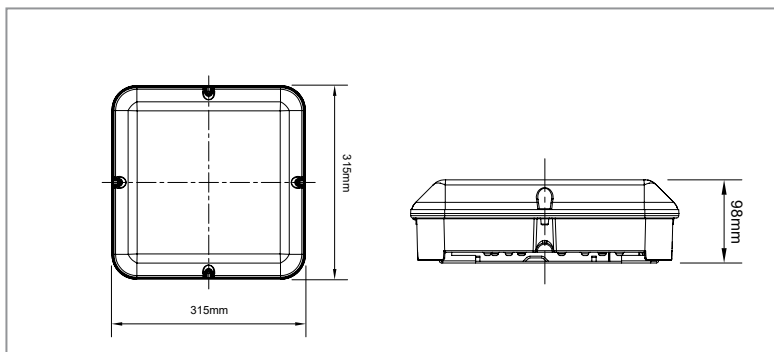

Opticum

IP65 - IK10 LED Bulkhead Light

■ FEATURES

- Surface mounted weatherproof LED bulkhead
- High efficiency SMD chips
- Die-cast aluminium base
- Polycarbonate diffuser
- Large 6mm terminal block for easy installation
- Non-dimmable

■ DIMENSIONS

■ SPECIFICATIONS

| | Standard | With Sensor |
|-----------------|---|-------------|
| Order Code | 0013 | 0013S |
| Model Number | LW013 | LW013S |
| Input Voltage | 240v | |
| Wattage | 25w | |
| Lumen Output | 3000lm | |
| IP Rating | IP65 | |
| Beam Angle | 120° | |
| Colour Temp | 4000k | |
| Dimming Option | No | |
| Construction | Die-cast aluminium base with polycarbonate diffuser | |
| Sensor Function | No | Yes |
| Terminal Block | 6mm | |
| Dimensions (mm) | 315x315x98 | |
| Weight | 3.5kg | |