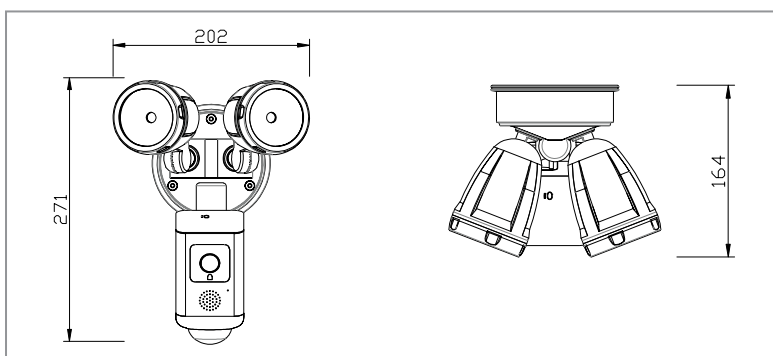

LED SMART CAMERA/LIGHT

TRADELIKE

Lin

2 x 13W Smart Spotlight with Camera + Sensor, Tri-Colour IP65
Protect your home with the smart camera sensor light, featuring one-way or two-way talk & siren alarm.

FEATURES

- IP65 weather resistant - Polycarbonate body
- Quick fit - No electrician required for replacement
- HD resolution 1080P (FHD) camera - record live video directly to your phone via the Tuya App
- Advanced PIR motion sensor detection identifies slight changes in movements and sends a notification to your phone
- 140° viewing detects motion around corners and monitors all your blind spots
- Built-in infrared night vision and lux photocell
- Built-in memory card supports up to 128GB SD card (not included)
- Customisable motion zones

DIMENSIONS

SPECIFICATIONS

Order Code	S812B
Model Number	TLL12004VS
Input Voltage	Hardwire 240v/50Hz
Wattage	2 x 13w
Lumens	1700lm
Beam Angle	120°
Operating Temp	-15°C to +45°C
Dimensions(mm)	271x202x164
Weight	1.5kg
Connectivity	WiFi connection @ 2.4Ghz
Colour Temp	3000K/4000k/5700k switchable
Video	Live view Night vision
Field of View	140° horizontal
Audio	Two-way with noise cancellation
PIR Detect Distance	10m 240°
Night Vision Distance	Up to 8m
Light Time on	Adjustable