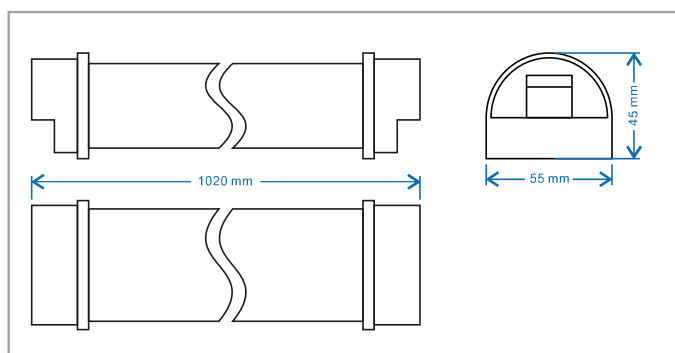

■ SPECIFICATIONS

Model Number	
Input Vol	DC 24V
Power	18W/3W(Emergency)
CCT	5700K
IP Rating	IP65
Impact Rating	IK10
Operating Mode	Maintained
Charging Method	Constant Current (<16hrs)
Battery	LiFePO4
Operating Temp	-10°C to 40°C
AS 2293 Classification	C0=D40 C90=D32

■ DIMENSIONS

■ Light Distribution