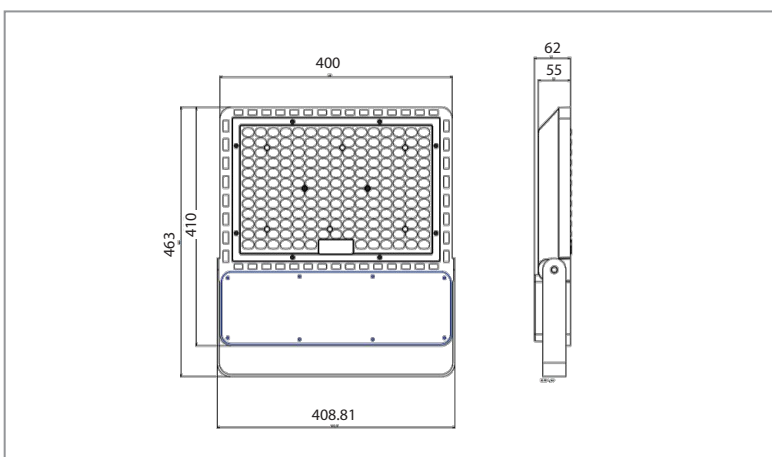

DIMENSIONS

SPECIFICATIONS

Order Code	FL400
Model Number	TLFL400W5K
Input Voltage	240v
Wattage	400w
Lumen Output	60,000lm
Beam Angle	80-150°
Colour Temp	5000k
Fitting Colour	Black
Dimensions (mm)	463 x 408.8 x 62
Weight	7.3kg
Lifetime hours	50,000