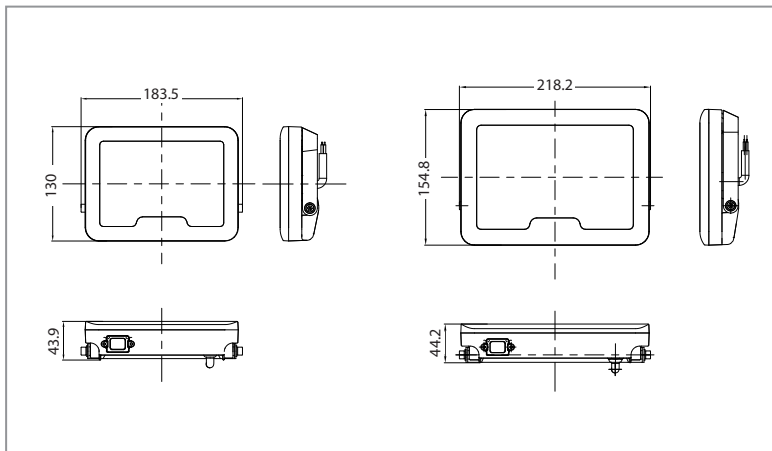

LED FLOODLIGHT

Floodlights

LED Floodlights 30w, 50w Tri-Colour IP65

FEATURES

- Aluminium housing powder coated black
- IP65
- 30,000 hours
- 100 lm/w
- Tri-colour 3000/4000/6500k
- 270° rotate bracket
- 3 year warranty

DIMENSIONS

SPECIFICATIONS

	30W	50W
Order Code	FL30	FL50
Model Number	FLHL30	FLHL50
Input Voltage	240v	
Wattage	30w	50w
Lumen Output	3,000	5,000
Beam Angle	110°	
Colour Temp	Tri-colour 3000k/4000k/6500k	
Fitting Colour	Black	
Dimensions (mm)	183.5 x 130 x 43.9	218.2 x 154.8 x 44.2
Weight	2.0kg	3.6kg
Lifetime hours	50,000	