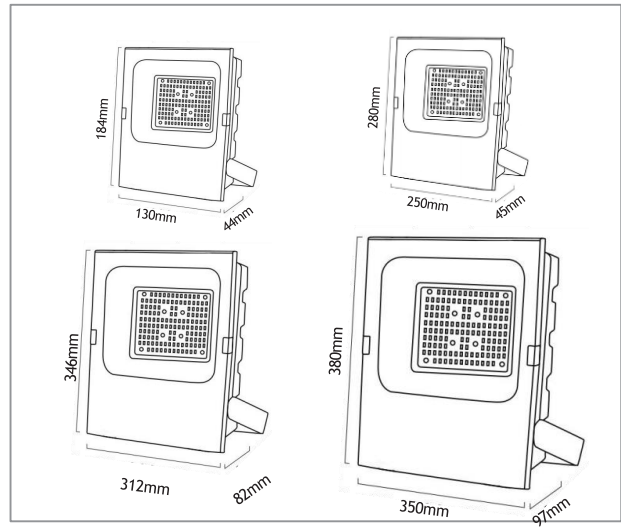

Floodlight

LED Floodlight 20/30/50W, 100W, 150W, 200W

-  IP66
-  50,000 Hours
-  Non-dimmable
-  SAA
-  RA>80
-  5YR WARRANTY

FEATURES

- Aluminium housing powder coated black
- IP66
- 50,000 hours
- 130 lm/w
- 270° rotate bracket
- 5 year warranty

DIMENSIONS

SPECIFICATIONS

	20/30/50W	100W	150W	200W
Order Code	FL235	FL100	FL150	FL200
Model Number	TLFL 235WTC	TLFL 100WTC	TLFL 150WTC	TLFL 200WTC
Input Voltage	240v			
Wattage	20/30/50W	100w	150w	200w
Lumen Output	2000/3000/5000	13,000	19,500	26,000
Beam Angle	120°			
Colour Temp	6500k			
Fitting Colour	Black			
Dimensions (mm)	184 x 130 x 44	280 x 250 x 45	346 x 312 x 82	380 x 350 x 97
Weight	1.8kg	2.0kg	3.6kg	5.5kg
Lifetime hours	50,000			