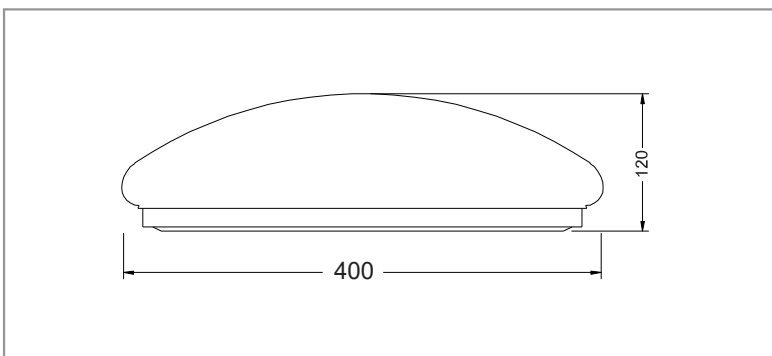

## DIMENSIONS

## SPECIFICATIONS

Order Code	EOPTC30
Model Number	LWOPTC30-E
Input Voltage	240v
Lumen Output	2500lm
IP Rating	IP20
Colour Temp	Tri-colour (3000k, 4000k, 5700k)
Beam Angle	120°
Wattage	30W 4W (Emergency)
CRI	>80
Finish	White
Operating Mode	Maintained
Operating System	Manual Test Switch
Charging Method	Intelligent current limited constant voltage charge
Battery	Lithium
Operating Temp.	1°C to 40°C
AS 2293 Classification	C0=D25 C90=D25
Weight	1.4kg