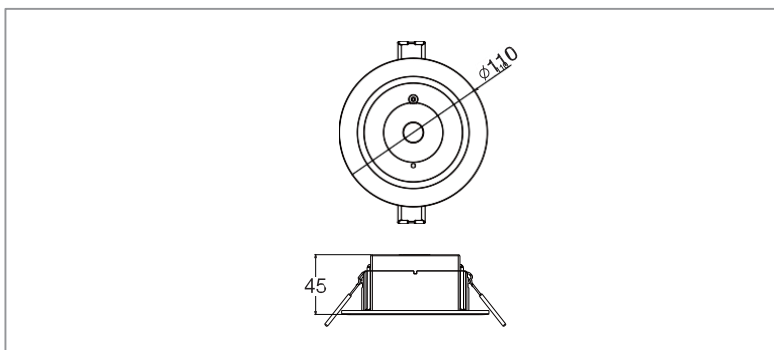

## FEATURES

- Low 0.5W standby power consumption.
- D40 spacing classification
- Energy efficient, long life LED.
- TAMPER RESISTANT - No dome required.

## DIMENSIONS

## SPECIFICATIONS

Order Code	E2303
Model Number	LWLA2303
Input Voltage	240v
Wattage	3w
Construction	Polycarbonate body with aluminium heat sink
Mounting	Recessed
Operating Mode	Non-Maintained
Operating System	Manual Test Switch
Battery	Lithium 3000mAh LiFePO4 3 hour discharge
AS2293 Classification	C0=D40 C90=D40
Applicable Standard	AS/NZS2293.3
Operating Temp	1°C to 40°C
Cut Out	90mm
Dimensions (mm)	175x58
Weight	0.45kg