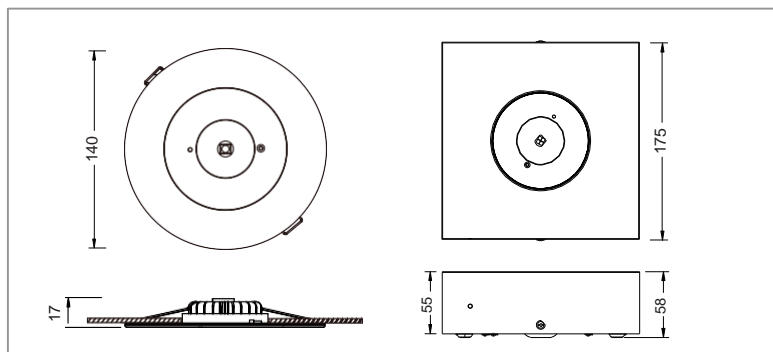

DIMENSIONS

SPECIFICATIONS

	Recessed	Surface Mount
Order Code	E2109	E2109S
Model Number	LWUF2109	LWUF2109S
Input Voltage	240v	
Wattage	3w	
Construction	Polycarbonate body with aluminium heat sink	
Mounting	Recessed/Mounting	
Operating Mode	Non-Maintained	
Testing System	Self Testing	
Battery	Lithium 1500mAh LiFePO4 3 hour discharge	
AS2293 Classification	D40	
Applicable Standard	AS/NZS2293.3	
Operating Temp	1°C to 40°C	
Dimensions (mm)	140x17	175x58
Weight	0.45kg	0.93kg