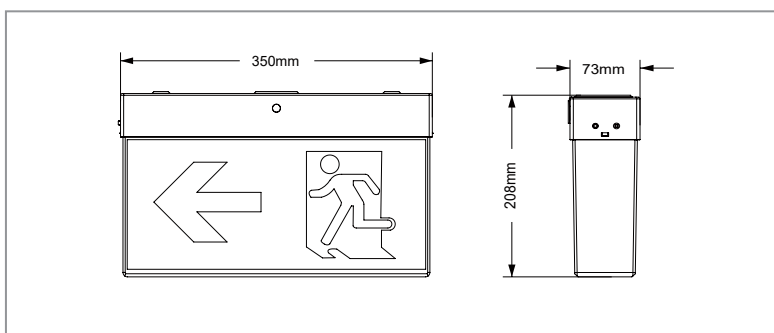

Rambo

Premium Universal Exit Light with Self Test

FEATURES

- Low 3w standby power consumption
- Comes with both single and double sided decals in running man "Pictograph" and the "EXIT" decal
- Large terminal block & cable entry
- Polycarbonate body with polycarbonate diffuser
- Wall, ceiling single-sided & ceiling double-sided mount
- Maintained/Non Maintained option
- Manual test switch
- 2200mAh lithium battery technology
- Self test function
- Compatible with competitor branded bases
- Designed and manufactured to AS/NZS2293.3

DIMENSIONS

SPECIFICATIONS

Order Code	
- White	E2012
- Black	E2012B
Model Number	
- White	LWRE2012
- Black	LWRE2012B
Input Voltage	240v
Construction	Polycarbonate
Mounting	Ceiling and wall
Operating Mode	Maintained/ Non Maintained option
Testing System	Manual
Battery	Lithium 2200mAh 3 hour discharge
Classification	C0: D12.5 C90: D8
Viewing Distance	24m
Applicable Standard	AS/NZS2293.3
Lamps	LED 50,000hrs
Operating Temp	1°C to 40°C
Dimensions (mm)	350x208x73
Weight	1.39kg