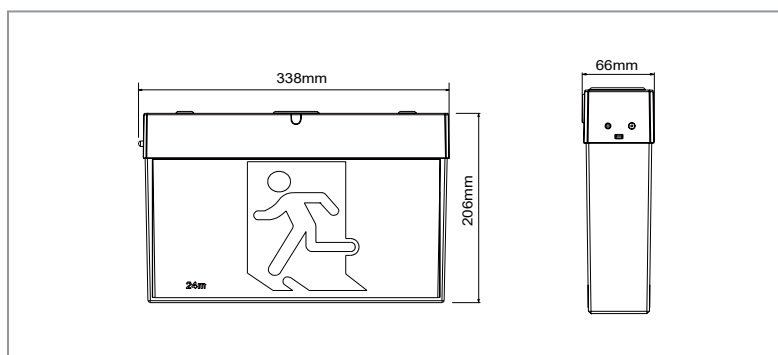

Vecta

Basic Universal Exit Light

FEATURES

- Low power consumption
- 50,000hr LED - energy efficient, long life
- Quick fit bracket for fast ceiling and wall mount
- Easy testing and maintenance
- Maintained and non-maintained (switchable)
- 2 hour runtime in emergency mode
- 2 year warranty
- 1500mAh lithium battery technology
- Designed and manufactured to AS/NZS2293.3

DIMENSIONS

SPECIFICATIONS

Order Code	E1905
Model Number	LWRE1905
Input Voltage	240v
Construction	Polycarbonate
Mounting	Ceiling and wall
Operating Mode	Maintained and non-maintained
Testing System	Manual
Battery	Lithium 1500mAh 2 hour discharge
Classification	C0: D12.5 C90: D8
Viewing Distance	24m
Applicable Standard	AS/NZS2293.3
Lamps	LED 50,000hrs
Operating Temp	1°C to 40°C
Dimensions (mm)	338x206x66
Weight	0.93kg