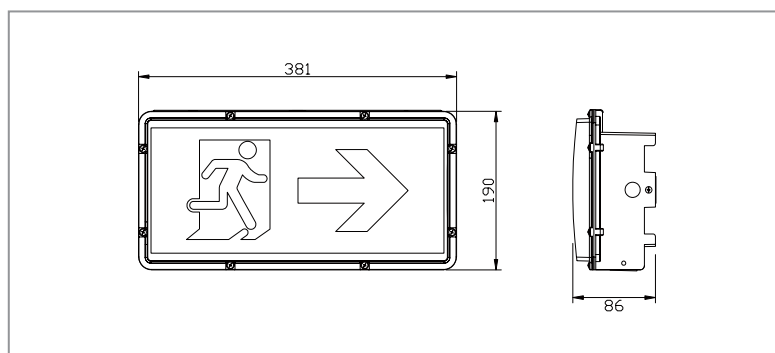

DIMENSIONS

SPECIFICATIONS

Order Code	E1711
Model Number	LWNE1711
Input Voltage	240v
Construction	Polycarbonate with stainless steel clips
Mounting	Ceiling and wall
Operating Mode	Maintained
Testing System	Manual
Battery	Lithium 2200mAh 3 hour discharge
Classification	C0: D12.5 C90: D8
Viewing Distance	24m
Applicable Standard	AS/NZS2293.3
Lamps	LED 50,000hrs
Operating Temp	1°C to 40°C
Dimensions (mm)	381x190x86
Weight	1.56kg