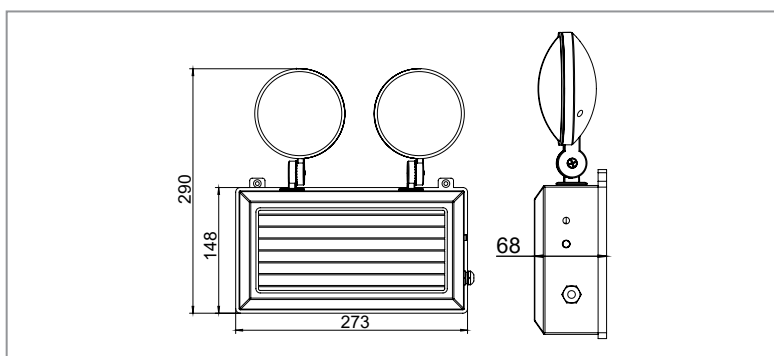

EMERGENCY TWIN SPOTLIGHT

TRADELIKE

Micky

Twin Spot IP65 LED Emergency Light

FEATURES

- Low power consumption
- Wall mount
- Easy testing and maintenance
- Non-maintained
- 3 hour discharge
- Designed and manufactured to AS/NZS2293.3
- Polycarbonate body

DIMENSIONS

SPECIFICATIONS

Order Code	E1704
Model Number	LWME1704
Input Voltage	240v
Wattage	2 x 3w
Construction	Polycarbonate body
Mounting	Wall mounting
Beam Angle	120°
Operating Mode	Non Maintained
Testing System	Manual
Battery	Lithium 2200mAh 3 hour discharge
AS2293 Classification	C0=D40 C90=D40
Applicable Standard	AS/NZS2293.3
Operating Temp	1°C to 40°C
Battery	3 hour discharge
Dimensions (mm)	290x273x68
Weight	0.92kg