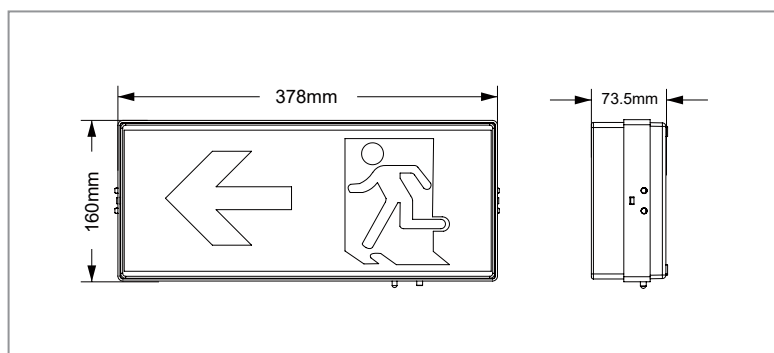

DIMENSIONS

SPECIFICATIONS

Order Code	E1612
Model Number	LWNE1612
Input Voltage	240v
Construction	Polycarbonate
Mounting	Ceiling and wall
Operating Mode	Maintained
Testing System	Manual
Battery	Lithium 2200mAh 3 hour discharge
Classification	C0: D12.5 C90: D8
Viewing Distance	24m
Applicable Standard	AS/NZS2293.3
Lamps	LED 50,000hrs
Operating Temp	1°C to 40°C
Dimensions (mm)	378x160x73.5
Weight	1.56kg