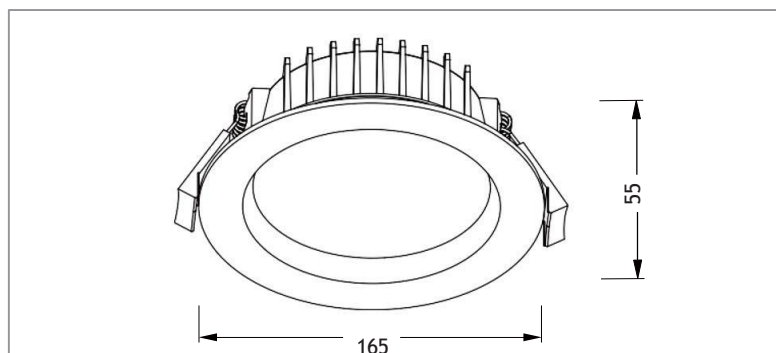

## FEATURES

- Die-cast aluminium construction
- Recessed low glare design
- 100° beam angle
- Dimmable LED light module
- IP44 rated
- Long life energy saving LED technology

## DIMENSIONS

## SPECIFICATIONS

Order Code	D20MN
Model Number	LWMNTC20W
Input Voltage	240v
Lumen Output	2200/2400lm
IP Rating	IP44
Beam Angle	100°
Driver	External driver
Cutout	150mm
Fitting Colour	White
Colour Temp	Tri-colour 3000k/4000k/5700k
Wattage	20w
Dimming Options	Dimmable
Flex and Plug	Yes
Body Type	Powder coated die-cast aluminium
Weight	0.3kg