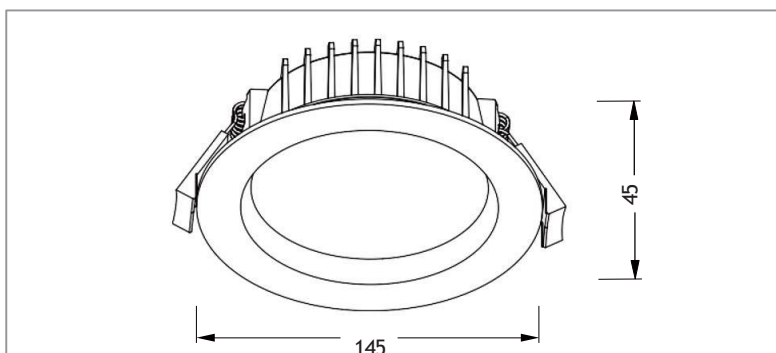

## FEATURES

- Die-cast aluminium construction
- Recessed low glare design
- 100° beam angle
- Dimmable LED light module
- IP44 rated
- Long life energy saving LED technology

## DIMENSIONS

## SPECIFICATIONS

|                 |                                     |
|-----------------|-------------------------------------|
| Order Code      | D18MN                               |
| Model Number    | LWMNTC18W                           |
| Input Voltage   | 240v                                |
| Lumen Output    | 1800-2000lm                         |
| IP Rating       | IP44                                |
| Beam Angle      | 100°                                |
| Driver          | External driver                     |
| Cutout          | 125mm                               |
| Fitting Colour  | White                               |
| Colour Temp     | Tri-colour<br>3000k/4000k/5700k     |
| Wattage         | 18w                                 |
| Dimming Options | Dimmable                            |
| Flex and Plug   | Yes                                 |
| Body Type       | Powder coated<br>Die-cast aluminium |
| Weight          | 0.28kg                              |