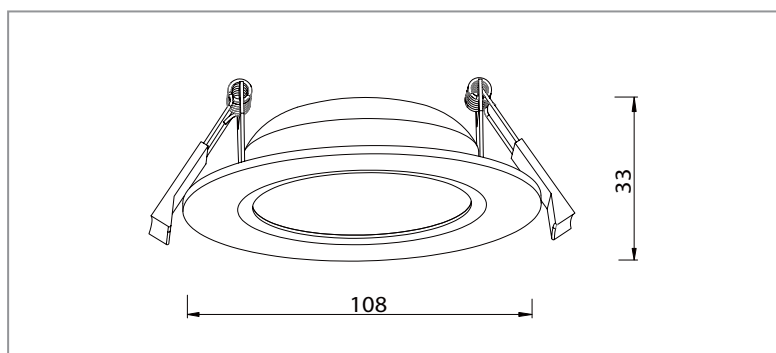

- Die-cast Aluminium Construction
- 100° Beam Angle
- Dimmable LED light module
- IP44 Rated
- Long life energy saving LED technology

DIMENSIONS

SPECIFICATIONS

Order Code	D13ST
Model Number	TLDATC13DW
Input Voltage	240v
Wattage	13w
Lumen Output	1000lm
IP Rating	IP44
Beam Angle	100°
Driver	Dimmable constant current driver
Cutout	90mm
Fitting Colour	White
Colour Temp	Tri-colour 3000k/4000k/5700k
Dimming Options	Yes - trailing edge
Flex and Plug	Yes
Body Type	Powder coated die-cast aluminium
Weight	0.33kg
Gimble/Fixed	Fixed