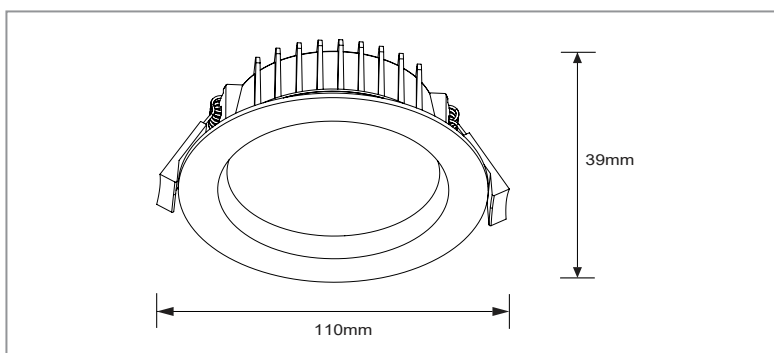

Tami

13W Tri-Colour Recessed Downlight

FEATURES

- High efficiency SMD chips
- Constant current driver
- Highly transparent opal polycarbonate diffuser
- Trailing edge
- Fixed head downlight
- 1.2m flex and plug included
- Tri-colour 3000k/4000k/5700k - switchable
- Internal/external IP44 rating
- IC-4 rating - can be installed under ceiling insulation

DIMENSIONS

SPECIFICATIONS

| | | |
|-----------------|--------------------|-------------------------------------|
| Order Code | (White) (Black) | D13RT D13RTB |
| Model Number | (White) (Black) | TLTA34510WD TLTA34510WBD |
| Input Voltage | | 240v |
| Wattage | | 13w |
| Lumen Output | | 950lm |
| IP Rating | | IP44 |
| Beam Angle | | 100° |
| Driver | | Remote driver |
| Cutout | | 90mm |
| Fitting Colour | | White |
| Colour Temp | | Tri-colour 3000k/4000k/5700k |
| Dimming Options | | Yes - trailing edge |
| Flex and Plug | | Yes |
| Body Type | | Powder coated die-cast aluminium |
| Gimble/Fixed | | Fixed |
| Weight | | 0.33kg |