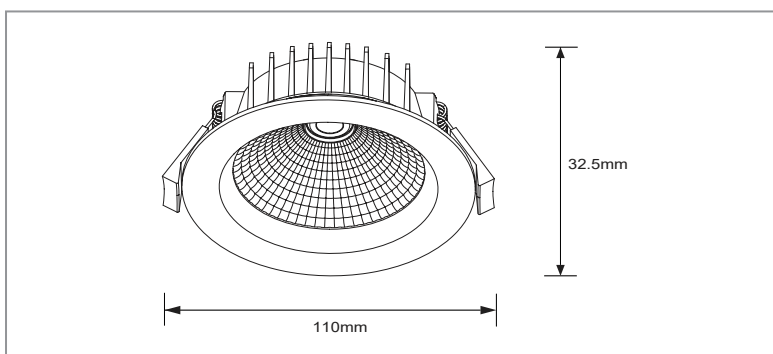

LED DOWNLIGHT

TRADELIKE

Vivi

12W LED COB Downlight Tri-Colour 90mm Cutout IP44

FEATURES

- COB downlight
- High efficiency SMD chips
- Constant current driver
- Highly transparent opal polycarbonate diffuser
- Trailing edge dimming option
- Fixed head downlight
- 1.2m flex and plug included
- Tri-colour 3000k/4000k/5700k - switchable
- IC-4 rating - can be installed under ceiling insulation
- Internal/external IP44 rating

DIMENSIONS

SPECIFICATIONS

Order Code	D13CT
Model Number	TLVI34560WD
Input Voltage	240v
Wattage	12w
Lumen Output	900lm
IP Rating	IP44
Beam Angle	100°
Driver	Remote driver
Cutout	90mm
Fitting Colour	White
Colour Temp	Tri-colour 3000k/4000k/5700k
Dimming Options	Yes - trailing edge
Flex and Plug	Yes
Body Type	Powder coated die-cast aluminium
Gimble/Fixed	Fixed
Weight	0.33kg