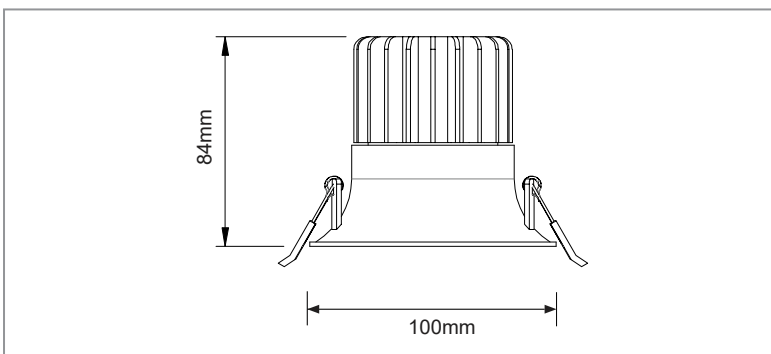

- Die-cast aluminium body
- 60° beam angle
- Dimmable LED light module
- Long life energy saving LED technology
- Tri-colour 3000k/4000k/6000k - switchable
- Available in white and black
- Constant current driver
- Fixed
- IC-4 rating - can be installed under ceiling insulation

DIMENSIONS

SPECIFICATIONS

Order Code	
- White	D12W
- Black	D12B
Model Number	
- White	TLC0TC12WD
- Black	TLC0TC12BD
Input Voltage	240v
Wattage	12w
Lumen Output	900lm
Beam Angle	60°
Fitting Colour	White/black
Dimming	Yes - trailing edge
Size (mm)	100x84
Weight	0.39kg