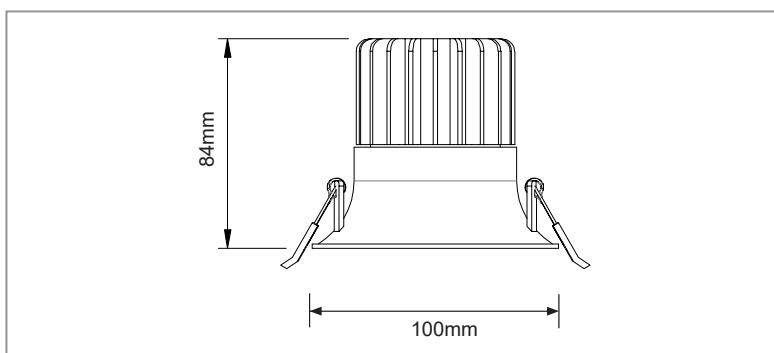

## ■ FEATURES

- Die-cast aluminium body
- 60° beam angle
- Dimmable LED light module
- Long life energy saving LED technology
- Tri-colour 3000k/4000k/6000k - switchable
- Available in white and black
- Constant current driver
- Gimble
- IC-4 rating - can be installed under ceiling insulation

## ■ DIMENSIONS

## ■ SPECIFICATIONS

Order Code	
- White	D12GW
- Black	D12GB
Model Number	
- White	TLCOTC12WD-GIM
- Black	TLCOTC12BD-GIM
Input Voltage	240v
Wattage	12w
Lumen Output	900lm
Beam Angle	60°
Cutout	90mm
Fitting Colour	White/black
Dimming	Yes - trailing edge
Size (mm)	100x84
Weight	0.39kg