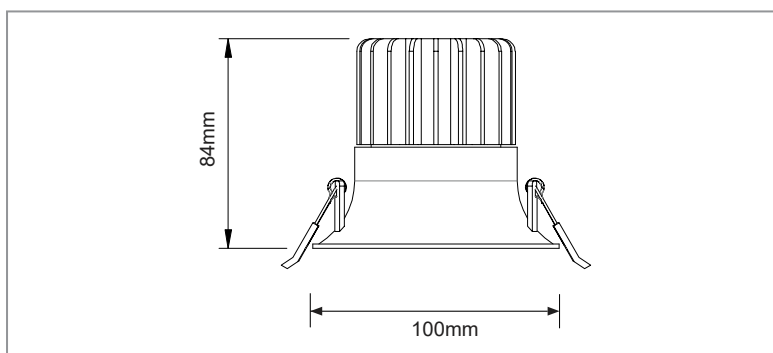

COB DOWNLIGHT

Coby

12W Fixed COB Downlight

Tri-colour

SAA

RA >80

FEATURES

- Die-cast aluminium body
- 60° beam angle
- Dimmable LED light module
- Long life energy saving LED technology
- Tri-colour 3000k/4000k/6000k - switchable
- Available in white and black
- Constant current driver
- Fixed
- IC-4 rating - can be installed under ceiling insulation

DIMENSIONS

SPECIFICATIONS

Order Code	
- White	D12W
- Black	D12B
Model Number	
- White	TLCOTC12WD
- Black	TLCOTC12BD
Input Voltage	240v
Wattage	12w
Lumen Output	900lm
Beam Angle	60°
Cutout	90mm
Fitting Colour	White/black
Dimming	Yes - trailing edge
Size (mm)	100x84
Weight	0.39kg