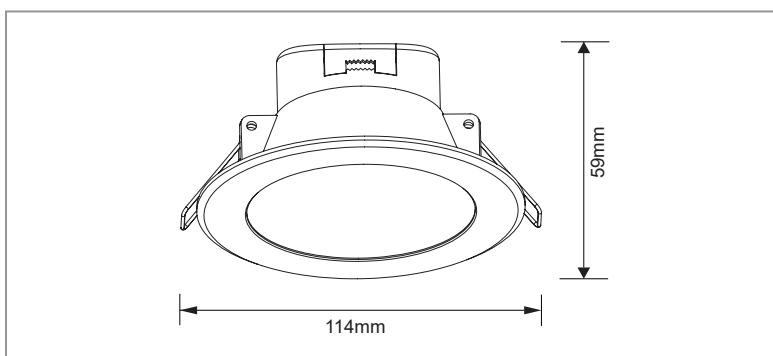

LED DOWNLIGHT

TRADELIKE

Elle

11W LED Fixed Downlight Tri-Colour 90mm cutout IP44

FEATURES

- Polycarbonate downlight with internal aluminium heat sink
- High efficiency SMD chips
- Constant current driver
- Highly transparent opal polycarbonate diffuser
- Trailing edge dimming option
- Fixed head downlight
- 1.2m flex and plug included
- Tri-colour 3000k/4000k/5700k - switchable
- IC-4 rating - can be installed under ceiling insulation
- Internal/external IP44 rating

DIMENSIONS

SPECIFICATIONS

Order Code	D11T
Model Number	LLED34510WD
Input Voltage	240v
Wattage	11w
Lumen Output	900lm
IP Rating	IP44
Beam Angle	100°
Driver	Integral driver
Cutout	90mm
Fitting Colour	White
Colour Temp	Tri-colour 3000k/4000k/5700k
Dimming Options	Yes - trailing edge
Flex and Plug	Yes
Body Type	Powder coated die-cast aluminium
Gimble/Fixed	Fixed
Weight	0.33kg