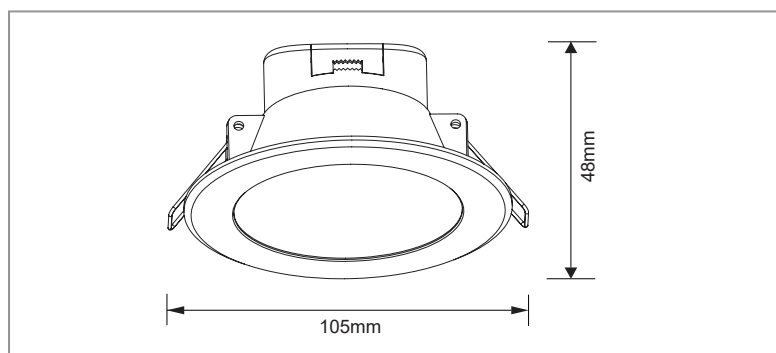

LED DOWNLIGHT

TRADELIKE

Ava

10W Tri-Colour Downlight

FEATURES

- Polycarbonate downlight with internal aluminium heat sink
- High efficiency SMD chips
- Constant current driver
- Highly transparent opal polycarbonate diffuser
- Trailing edge dimming option
- 1.2m flex and plug included
- Tri-colour 3000k/4000k/5700k - switchable
- IC-4 rating - can be installed under ceiling insulation
- Internal/external IP44 rating

DIMENSIONS

SPECIFICATIONS

Order Code	D10T
Model Number	TLVATC10W
Input Voltage	240v
Wattage	10w
Lumen Output	800lm
IP Rating	IP44
Beam Angle	100°
Driver	Integral driver
Cutout	90mm
Fitting Colour	White
Colour Temp	Tri-colour 3000k/4000k/5700k
Dimming Options	Yes - trailing edge
Flex and Plug	Yes
Body Type	Polycarbonate with aluminium heat sink
Gimble/Fixed	Fixed
Weight	0.33kg