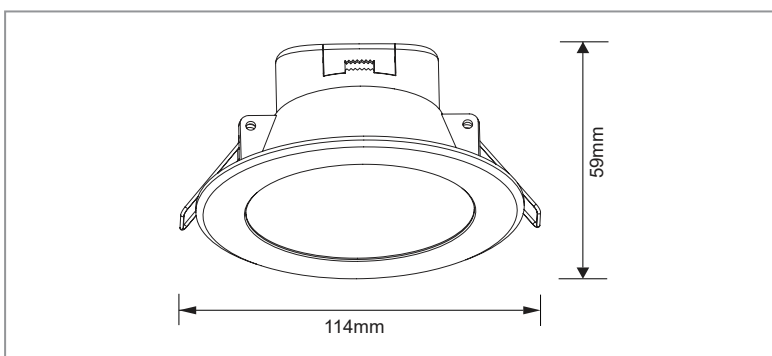

LED DOWNLIGHT

TRADELIKE

Buddy

10W LED Fixed Downlight 6000k 90mm Cutout IP44

FEATURES

- Polycarbonate downlight with internal aluminium heat sink
- High efficiency SMD chips
- Constant current driver
- Highly transparent opal polycarbonate diffuser
- Non-dimmable
- Fixed head downlight
- 1.2m flex and plug included
- Colour temp 6000k
- IC-4 rating - can be installed under ceiling insulation
- Internal/external IP44 rating

DIMENSIONS

SPECIFICATIONS

Order Code	D10
Model Number	TLBU6010W
Input Voltage	240v
Wattage	10w
Lumen Output	900lm
IP Rating	IP44
Beam Angle	100°
Driver	Integral driver
Cutout	90mm
Fitting Colour	White
Colour Temp	6000k
Dimming Options	No
Flex and Plug	Yes
Body Type	Polycarbonate with aluminium heat sink
Gimble/Fixed	Fixed
Weight	0.33kg