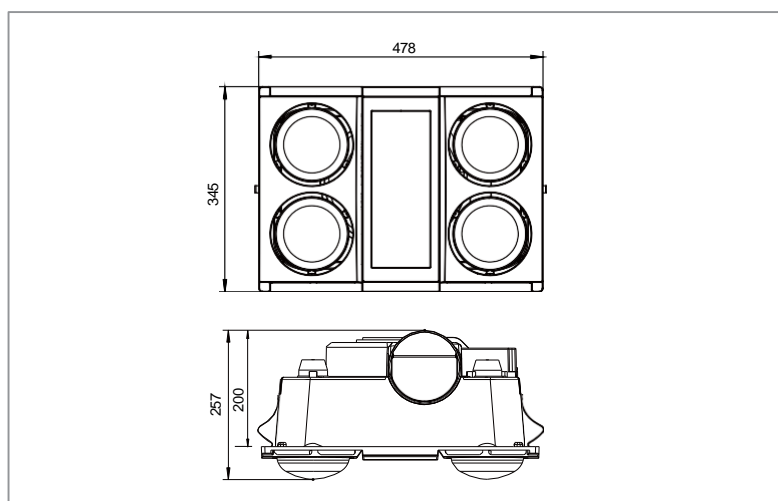

Radiant 4

Bathroom Heat Lamp Fan Heater

FEATURES

- Turbo blade fan design
- 15W LED Tri-colour
- Includes 4 x 275W infrared instant heat lamps
- Includes 3m of flexible aluminium ducting
- High performance ball bearing motor
- Internal thermal safety switch

DIMENSIONS

SPECIFICATIONS

Order Code	BHRAD4
Model Number	BHRAD4
Input Voltage	220-240V
Power (wattage)	1155W
Rated Frequency	50Hz
Exhaust Air Movement	460M ³ /hr
Motor	Ball bearing
Light Type	LED Panel Light
Colour Temp	Tri-colour (3000k, 4000k, 5700k)
Light Wattage	15W
Heat Lamp Wattage	275W
CRI	>80
Lumens	>1000lm
Weather Resistance Rating	IPX2
Control Type	4 Gang Wall Switch Included
Cut Out Size (mm)	432mm x 277mm
Aluminium Duct Size (mm)	125mm x 3000mm