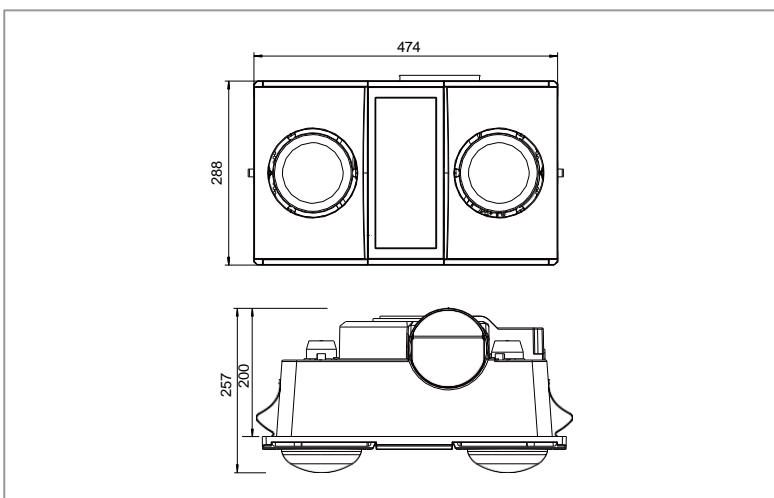

### FEATURES

- Turbo blade fan design
- 15W LED Tri-colour
- Includes 2 x 275W infrared instant heat lamps
- Includes 3m of flexible aluminium ducting
- High performance ball bearing motor
- Internal thermal safety switch

### DIMENSIONS