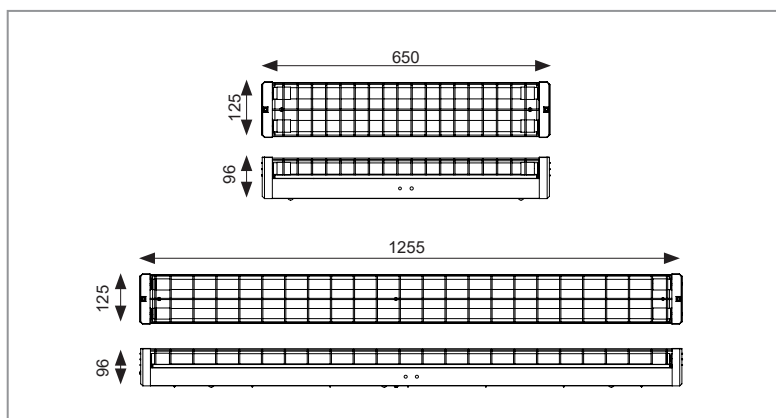

LED TUBE BATTEN

Battens

T8 LED Tube Wireguard Batten

FEATURES

- Battens feature quality components and superior finish to provide both good looks and reliability
- The batten range is available in standard 240v and matching emergency battens
- The batten range has been developed for applications such as basement car park, warehouses, fire stairs, commercial public spaces and industrial sites
- Replaceable T8 LED tubes

DIMENSIONS

SPECIFICATIONS

	2ft	4ft
Order Code	B210W	B218W
Model Number	LWB210W	LWB218W
Input Voltage	240v	
Wattage	2 x 10w	2 x 18w
Lumen Output	2000lm	3600lm
Beam Angle	100°	
Construction	Powder coated steel body with polycarbonate lamp holders	
Lamps	2 x T8 LED tubes 6000k 10w	2 x T8 LED tubes 6000k 18w
Terminal Block	12mm	
Dimming Options	No	
Dimensions (mm)	650x125x96	1255x125x96
Weight	2.3kg	3.575kg