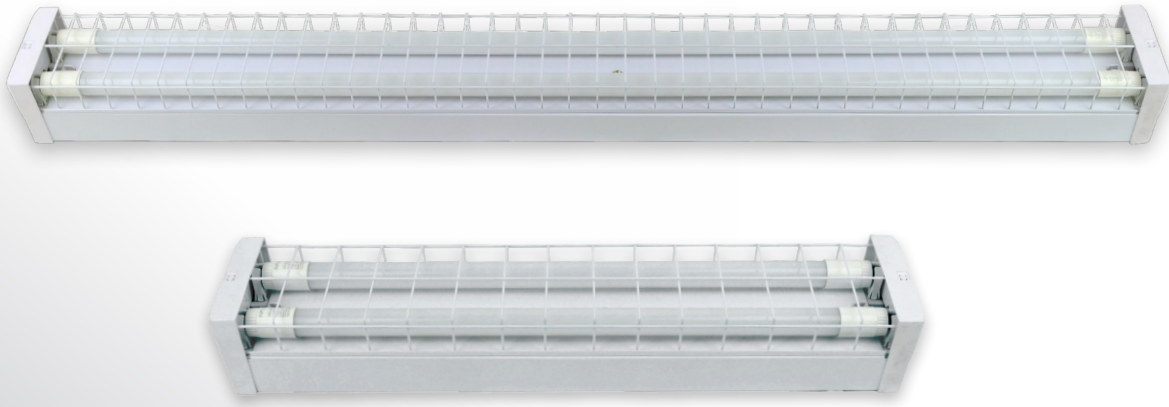

LED TUBE BATTEN

Battens

T8 LED Tube Wireguard Batten

FEATURES

- Battens feature quality components and superior finish to provide both good looks and reliability
- The batten range is available in standard 240v and matching emergency battens
- The batten range has been developed for applications such as basement car park, warehouses, fire stairs, commercial public spaces and industrial sites
- Replaceable T8 LED tubes

DIMENSIONS

SPECIFICATIONS

	2ft	4ft
Order Code	B210W	B218W
Model Number	LWB210W	LWB218W
Input Voltage	240v	
Wattage	2 x 10w	2 x 18w
Lumen Output	2000lm	3600lm
Beam Angle	100°	
Construction	Powder coated steel body with polycarbonate lamp holders	
Lamps	2 x T8 LED tubes 6000k 10w	2 x T8 LED tubes 6000k 18w
Terminal Block	12mm	
Dimming Options	No	
Dimensions (mm)	650x125x96	1255x125x96
Weight	2.3kg	3.575kg